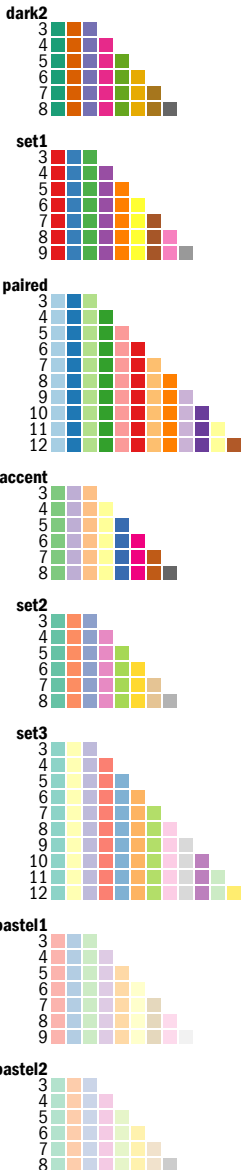

BREWER PALETTES

QUALITATIVE

DIVERGING

SEQUENTIAL